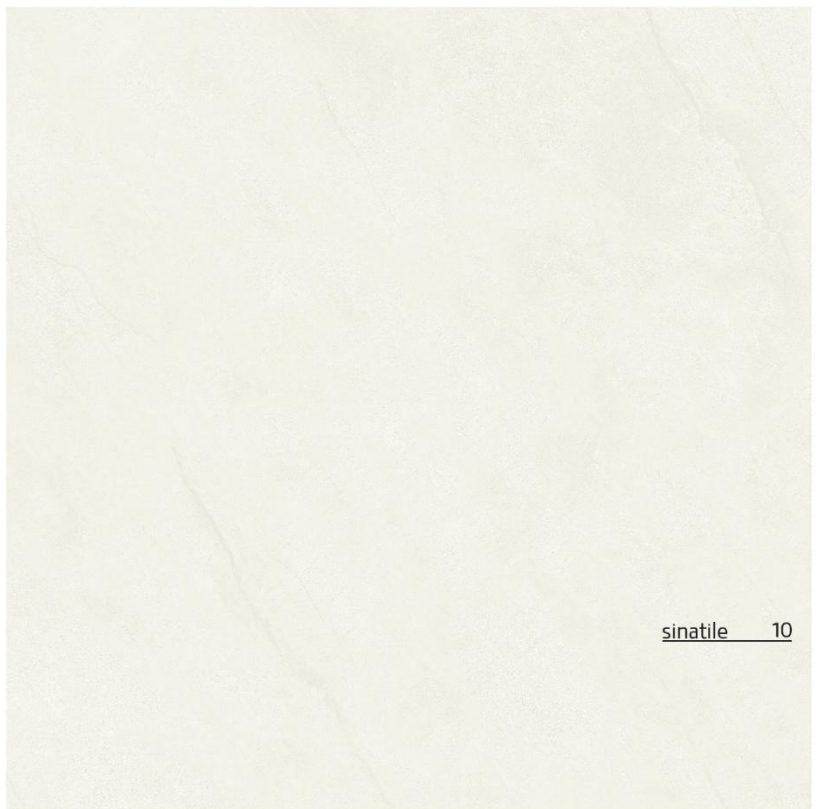

COMO

Semi polished | Cream | 80x80 cm **04** Faces