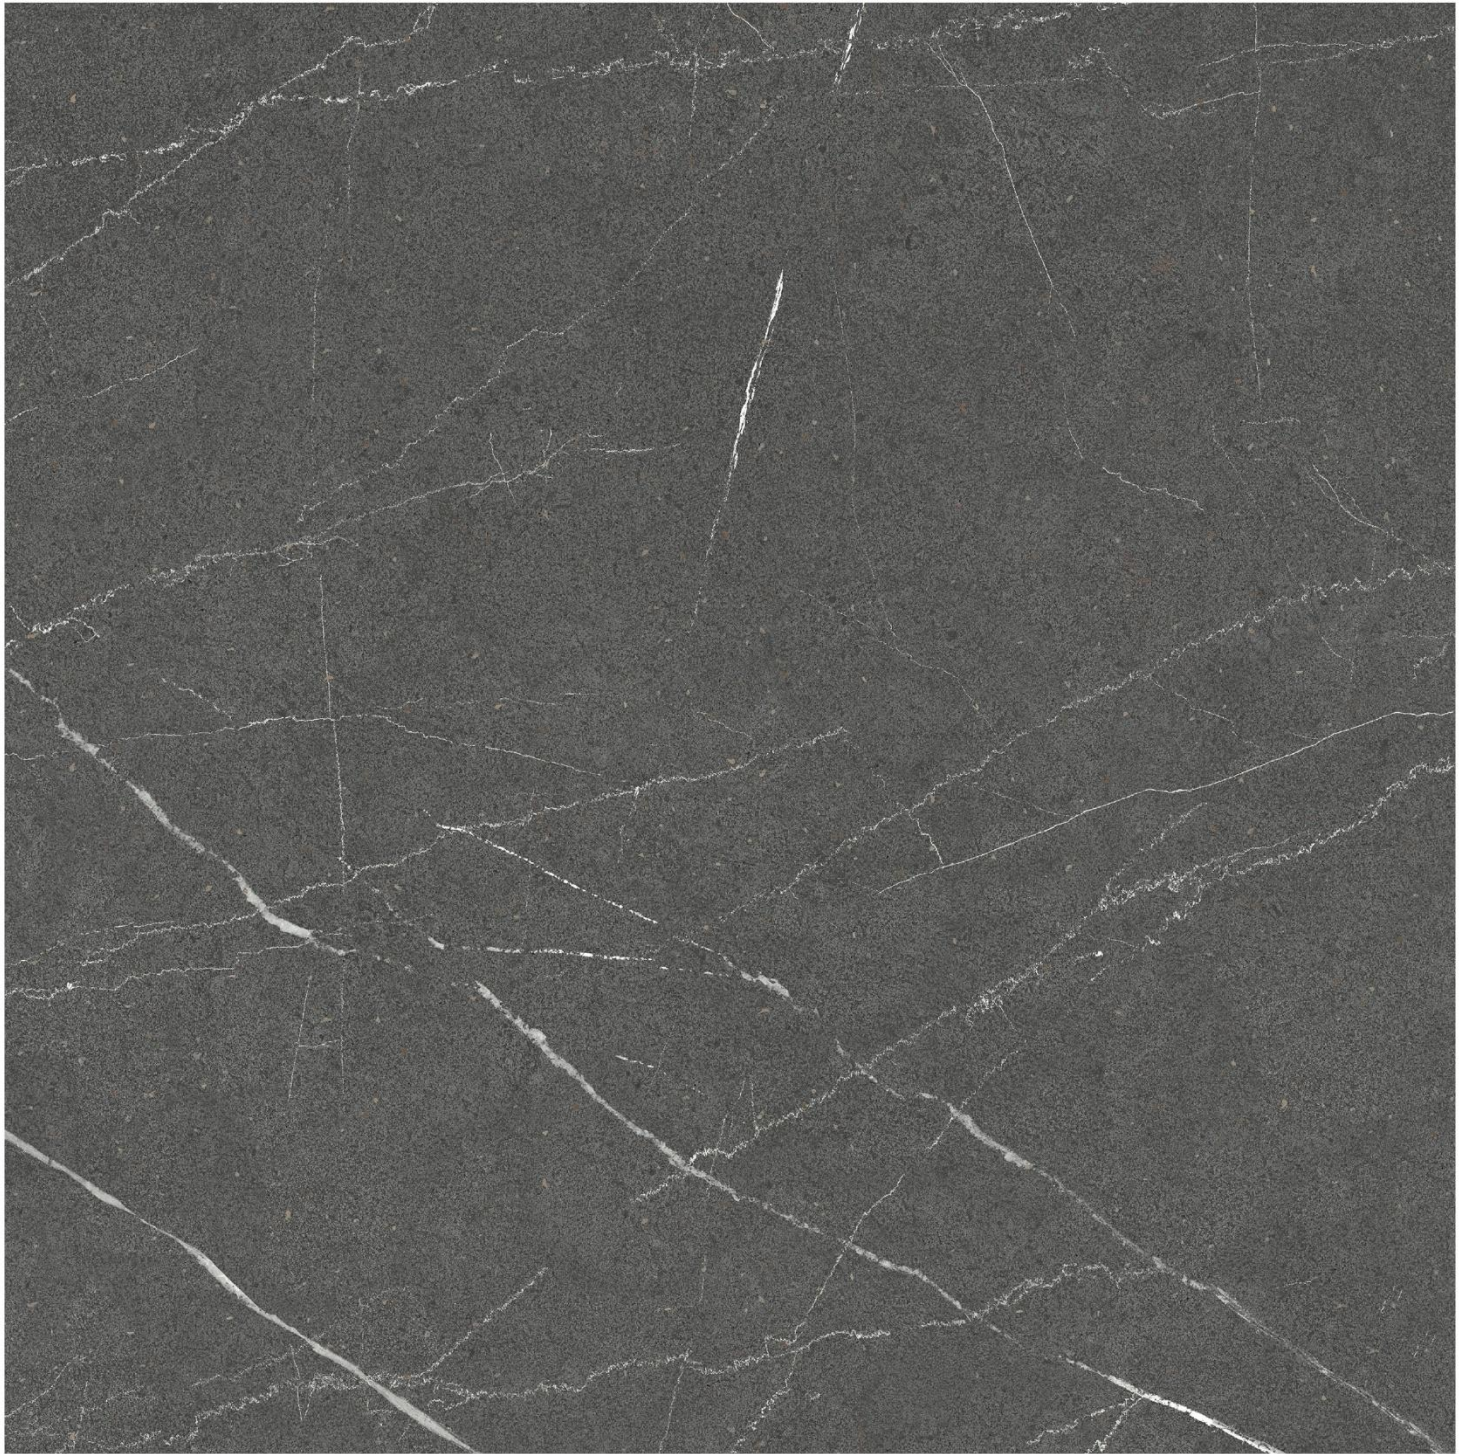

DAINO

Matt | Effect | Light Gray | 90x90cm **05** Faces

GRIVER

Matt | Effect | Gray | 90x90cm

05 Faces

GRIVER

Matt | Effect | Gray | 90x90cm

05 Faces